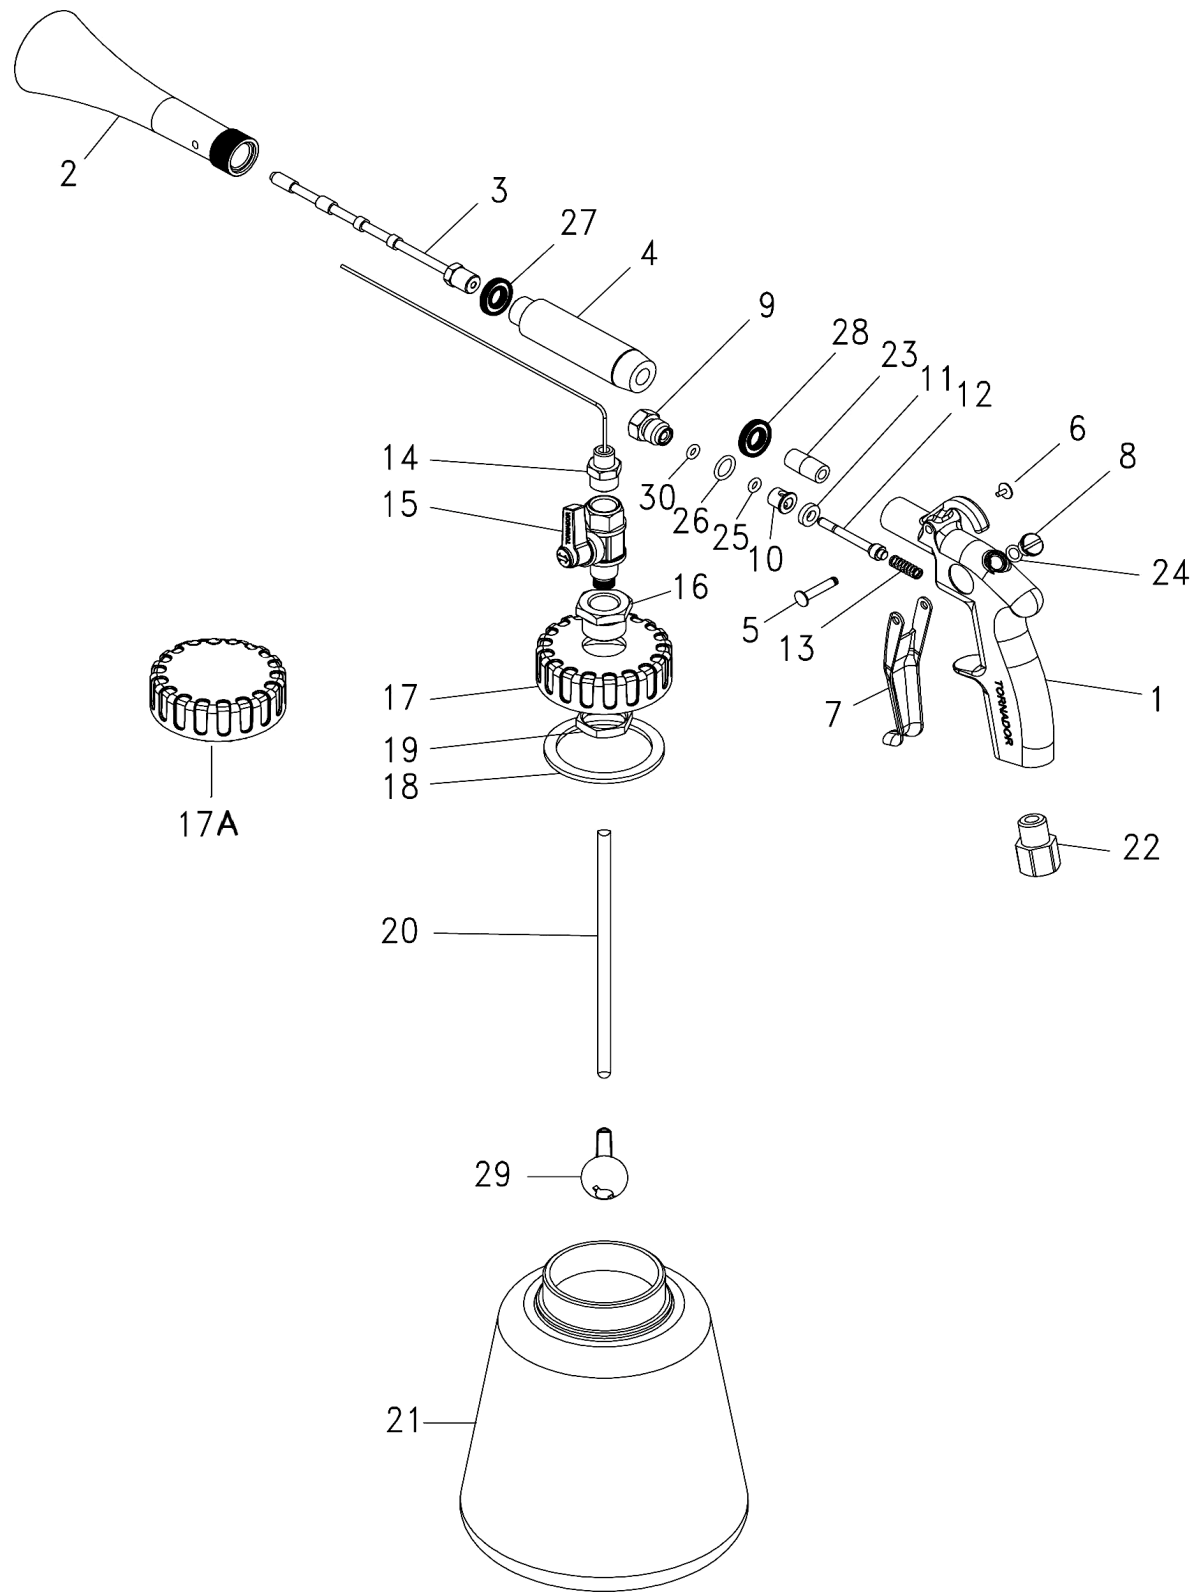

Z-010 TORNADOR® Cleaning Tool - Distributor Pricing

Ref. No.	Part No.	Description	Q'ty /Tool	Dehn #	Ref. No.	Part No.	Description	Q'ty /Tool	Dehn #
1	SPZ010001	Housing	1		20	SPZ010022	Tube Ass'y(ink)	1	CT-500
2	SPZ010002A	Nozzle(White)	1	CT-100	21	SPZ010023	Cup	1	CT-800
	SPZ010002A-1	Nozzle(Black)							
3	SPZ010005	Weighted Tube Ass'y	1	CT-101	22	SPZ010024	Air Inlet (1/4"PT)	1	CT-022
4	SPZ010006	Hose	1	CT-404		SPZ010024B	Air Inlet (1/4"PT)		
						SPZ010024C	Air Inlet (1/4"NPT)		
5	SPZ010007A	Pin	1	CT-007	23	SPZ010025	Screw	1	CT-023
6	SPZ010008A	Screw	1	CT-006	24	SPZ010026	O-Ring 4.47x1.	1	
7	SPZ010009	Trigger	1	CT-009	25	SPZ010027	O-Ring 3.5x1.5	1	
8	SPZ010010	Screw	1	CT-008	26	SPZ010028	O-Ring 9x2	1	
9	SPZ010011	Screw	1	CT-011-09-015	27	SPZ010029	Gasket	1	CT-102
10	SPZ010012	Bushing	1	CT-010	28	SPZ010030	Gasket	1	CT-228
11	SPZ010013	Gasket	1	CT-011	30	SPZ010031	O-Ring 2x1	1	CT-030
12	SPZ010014	Valve Stem	1	CT-012					
13	SPZ010015	Spring	1	CT-415					
14	SPZ010016	Inner Tube Ass'y	1	CT-600					CT-420
15	SPZ010017	Air Reverse Switch A	1	CT-700					
16	SPZ010018	Screw	1	CT-016					
17	SPZ010019	Cap (W/Hole)	1	CT-300					
17A	SPZ010019A	Cap (W/O Hole) (C	1	CT-400	RK	SPZ0100RK	Repair Kit Ref. No.-- 2, 3,27		CT-200
18	SPZ010020	Gasket	1	CT-018					
19	SPZ010021	Nut	1	CT-419	SK	SPZ0100SK	Service Kit Ref. No.-- 11, 13, 18, 24, 25, 26,		CT-010SK